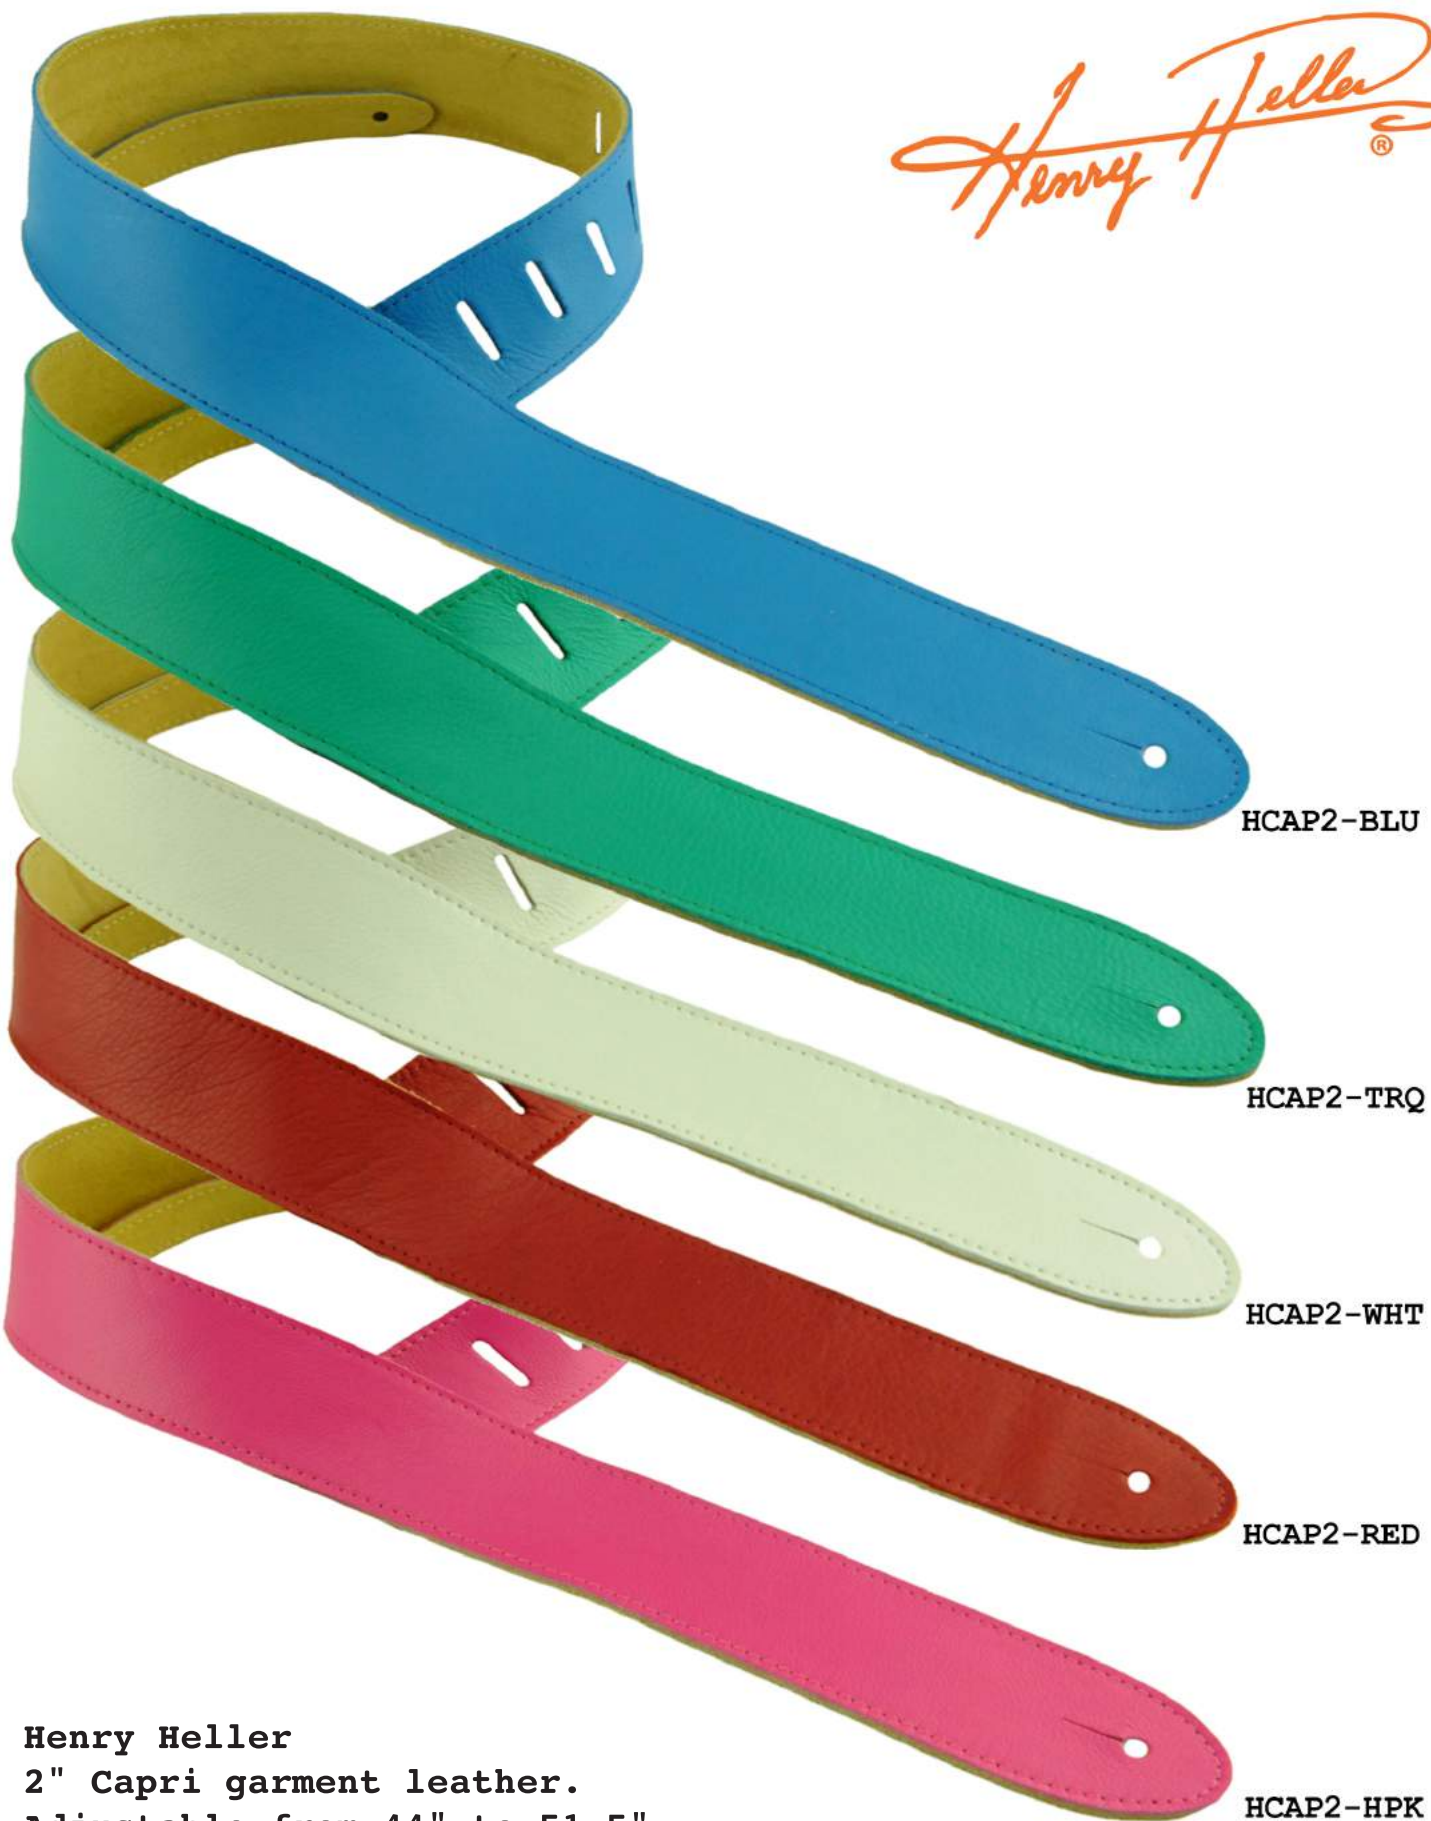

HCAP2-BLU

HCAP2-TRQ

HCAP2-WHT

HCAP2-RED

HCAP2-HPK

Henry Heller
2" Capri garment leather.
Adjustable from 44" to 51.5"