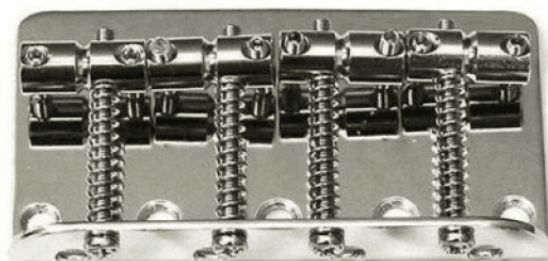

# **PONTE COMPLETO STANDARD SERIES BASS CHROME**

Ponte completo Standard Series Bass Chrome

### **CARATTERISTICHE PRINCIPALI**

Colore: Chrome