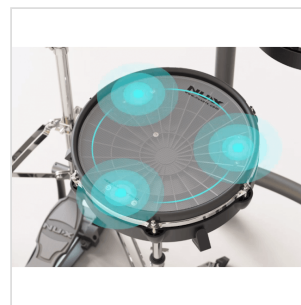

DM-8

BATTERIA ELETTRONICA CON PELLI MESH

NUX DM-8 è una batteria elettronica con pelli Mesh REMO aggiornata ai più recenti standard tecnologici, concepita per offrire ai batteristi l'autenticità e l'espressività di uno strumento acustico.

NUX DM-8 ti garantisce suonabilità e timbri realistici, grande flessibilità, ampia connettività, funzioni avanzate di jamming e di registrazione, un look di tutto rispetto e molte caratteristiche interessanti pensate per il batterista moderno.