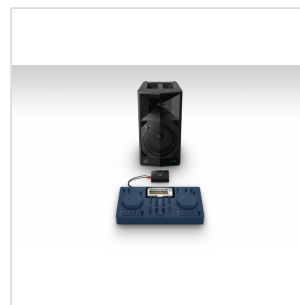

OMNIS-DUO ALL IN ONE DJ SYSTEM PORTATILE

Out of the Blue

La configurazione perfetta per organizzare feste DJ sempre e ovunque, grazie all'alimentazione a batteria e a molteplici opzioni di ingresso e uscita audio, inclusa la connettività Bluetooth ®/MD.