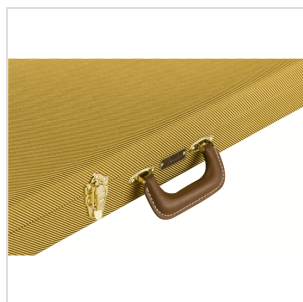

0996106300

CLASSIC SERIES WOOD CASE - STRAT®/TELE®, TWEED

Classic Series wood cases are a stylish and dependable way to protect your Fender® electric guitar. Crafted with road-reliable materials, this 3-ply hardshell wood case boasts a vinyl wrapped steel carry handle and draw latches in addition to triple chrome-plated hardware throughout the case. A soft crushed acrylic plush interior lining ensures your guitar remains scratch and damage-free, while a spacious accessory compartment offers plenty of room for spare strings, picks, tuners—or whatever small items you wish to carry with you—with lasting style and peace of mind.

0996106300

CLASSIC SERIES WOOD CASE - STRAT®/TELE®, TWEED

PRODUCT DETAILS

KEY FEATURES

Tweed or black vinyl wrapped 3-ply hardshell wood case

8mm sides and 5mm top and bottom

Brown or black vinyl wrapped steel core carry handle

Soft crushed acrylic plush interior lining

Large accessory storage compartment with lid

Steel draw latches; 1 locking latch with key set

Fits most right and left-handed Stratocasters and Telecasters

Tweed