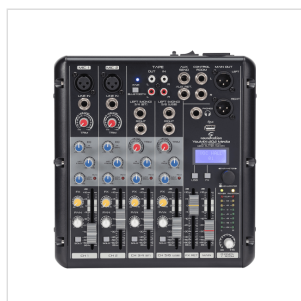

YOUMIX-202 MEDIA

6-CHANNEL PROFESSIONAL MIXER WITH MEDIA PLAYER, BT AND DIGITAL MULTI EFFECT

YouMix series combines maximum portability with preamp quality, and filters and controls accuracy. The use of high quality SMD components allow us to concentrate functions that normally require much more space, such as the 60mm volume sliders, the SOLO function, a single display for both digital multi-effect and USB player, the BT connection. This series includes two models with 2 and 4 mic/line channels (plus 2 Line stereo inputs): YouMix-202 Media and YouMix-402 Media. They are ideal for live music, home recording, podcasting, and all those applications where you need to integrate all main functions of a professional mixing console into a single tool. The mic preamps offer high headroom and low noise, to guarantee a clean and natural sound with all source types: condenser microphones (with +48V Phantom Power), dynamic mics, line signals and high impedance instruments. The digital multi-effect offers 256 presets that cover all the most used effects (Room, Hall, Vocal, and Plate reverbs; Delay; Echo; Chorus; Flanger, and Combo). The USB player accepts files in MP3 format (up to 48kHz – 32-bit @ 320kbps); the BT receiver assures professional audio streaming. Both use one of the two stereo Line inputs and offer the advantage of in-line channel controls (Gain, 2-band EQ, FX Send, Pan and Solo). YouMix essentially represents the compact solution with superior performance to all those mixing requirements where the quality of the result cannot be secondary.

YOUMIX-202 MEDIA

6-CHANNEL PROFESSIONAL MIXER WITH MEDIA PLAYER, BT AND DIGITAL MULTI EFFECT

PRODUCT DETAILS

KEY FEATURES

6-Channel Professional Mixing Console

2 Mic preamps with high-headroom & low-noise

2 Stereo channels and 1 separate stereo tape In/Out channel