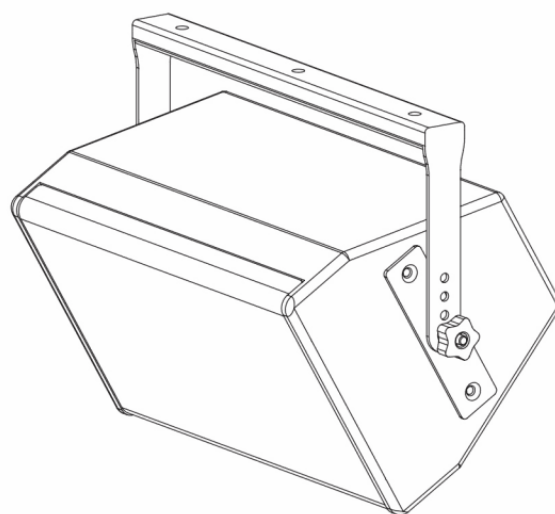

# HORIZONTAL INSTALLATION BRACKET FOR XY-81 LOUDSPEAKER

Wall mounting brackets for horizontal installation