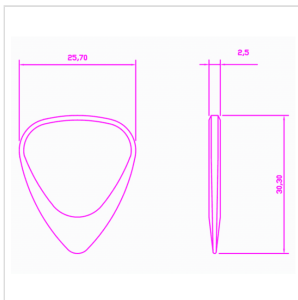

ZDT-VI-1

**ZODIAC TONES "VIRGO" 1 GUITAR PICK**

Zodiac Tones are based upon the Classic 351 shape. They are CNC Milled to tight tolerances and are 2.5mm thick chamfering down to a playing tip at 0.7mm thick. Born under the same sign as BB King.