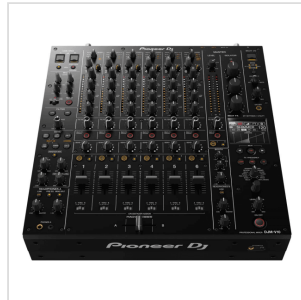

DJM-V10

6-CHANNEL PROFESSIONAL DJ MIXER

Forge a new sound with the DJM-V10; a new breed of mixer, born of fresh thinking. It's built to allow the most creative DJs to craft original soundscapes. This 6-channel unit – loaded with unique features – produces warm audio full of energy and presence. So, take full control of your mix and get ready to create something the crowd has never heard before – either performing solo or back-to-back with another DJ.

DJM-V10

6-CHANNEL PROFESSIONAL DJ MIXER

PRODUCT DETAILS

KEY FEATURES

Elite sound quality

6 channels with a wide range of inputs

4-band Eq and compressor

Expanded send/return section enables you to add external FX, or even combine them with built-in FX

3-band master isolator

Dual headphones output and booth Eq

Lockable power cable

DJM-REC compatible

Rekordbox's low-latency

Serato DVS-ready (not included)

TRAKTOR DVS-ready (not included)

The DJM-V10 supports the extended PRO DJ LINK ShowControl protocol