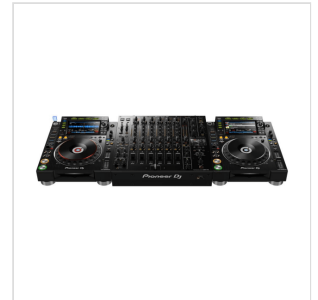

DJM-V10

6-CHANNEL PROFESSIONAL DJ MIXER

Forge a new sound with the DJM-V10; a new breed of mixer, born of fresh thinking. It's built to allow the most creative DJs to craft original soundscapes. This 6-channel unit – loaded with unique features – produces warm audio full of energy and presence. So, take full control of your mix and get ready to create something the crowd has never heard before – either performing solo or back-to-back with another DJ.

DJM-V10

6-CHANNEL PROFESSIONAL DJ MIXER

PRODUCT DETAILS

KEY FEATURES

Elite sound quality

6 channels with a wide range of inputs

4-band Eq and compressor

Expanded send/return section enables you to add external FX, or even combine them with built-in FX

3-band master isolator

Dual headphones output and booth Eq

Lockable power cable

DJM-REC compatible

Rekordbox's low-latency

Serato DVS-ready (not included)

TRAKTOR DVS-ready (not included)

The DJM-V10 supports the extended PRO DJ LINK ShowControl protocol