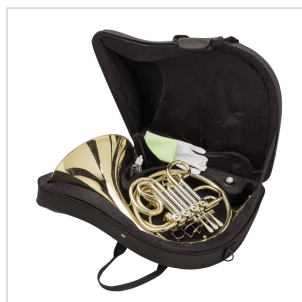

# F/BB DOUBLE FRENCH HORN WITH 4 ROTARY VALVES

French horn has been historically very popular in orchestra, both on harmonies and solos. The French Horn Soundsation SFH-FB4G is built with high attention on details. Perfectly pitched and featuring easy emission, Double pitch F/Bb it offer a warm and mellow tone. Ergonomic, lightweight design, easy playing and perfect pitch: SFH-FB4G is a great choice for students.

### KEY FEATURES

Brass body

F/Bb pitch

4 stainless steel rotary valves

Bore diameter of  $\varnothing$  11,90mm

Bell unita diameter of  $\varnothing$  311mm

Pitch slide on main bore

Laquered gold finish