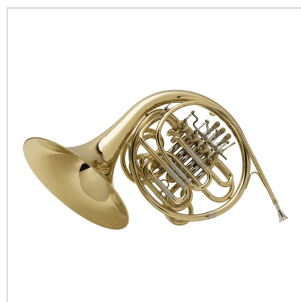

SFH-FB4GU

# F/BB DOUBLE FRENCH HORN WITH 4 ROTARY VALVES

French horn has been historically very popular in orchestra, both on harmonies and solos. The French Horn Soundsation SFH-FB4G is built with high attention on details. Perfectly pitched and featuring easy emission, Double pitch F/Bb it offer a warm and mellow tone. Ergonomic, lightweight design, easy playing and perfect pitch: SFH-FB4G is a great choice for students.

# F/BB DOUBLE FRENCH HORN WITH 4 ROTARY VALVES

### KEY FEATURES

Brass body

F/Bb pitch

4 stainless steel rotary valves

Bore diameter of  $\varnothing$  11,90mm

Bell unita diameter of  $\varnothing$  311mm

Pitch slide on main bore

Laquered gold finish