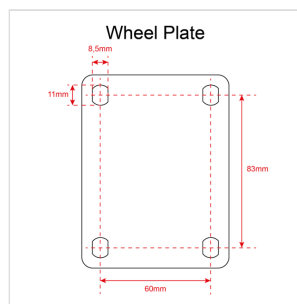

**HYPER WHEEL****75MM HIGH-LOAD WHEEL WITH ROLLER BEARING**

75mm High-Load Wheel with Roller Bearing for  
SOUNDSATION HYPER BASS 15 & 18 Active/Passive  
Subwoofers. Working Load 200kg (each wheel). Maximum load  
per 4pcs set: 800 kg.

# 75MM HIGH-LOAD WHEEL WITH ROLLER BEARING

### KEY FEATURES

75mm x 45mm Black Rubber Wheel

360° Tilt Roller Bearing

Working Load: 200kg

Steel Thickness: 2.5 mm

Black

### SPECIFICATIONS

<b>Wheel Size</b>	Diameter 75 mm x 43 mm
<b>Plate Size</b>	80 x 105 mm
<b>Hole Distance</b>	60 x 80 mm
<b>Hole Size</b>	8,5 x 11 mm
<b>Total Height</b>	100 mm