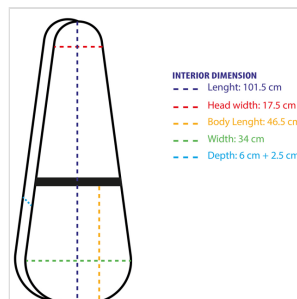

DHC-EG HARD CASE FOR ELECTRIC GUITAR TEARDROP SHAPED

PRODUCT DETAILS

KEY FEATURES

Material: wood + outer PVC

Inner padding

Inner pocket

Handle

Metal lock (with key)

Colour: black

Suitable for several types of electric guitar being Strat, Tele, LP, SG

Interior length: 101.5cm

Interior width: 34cm

Depth: 8.5cm

Interior head width: 17.5cm

Interior body length: 46.5cm