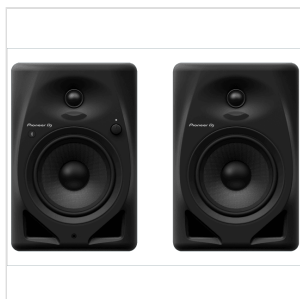

DM-50D-BT

5" DESKTOP MONITOR SYSTEM WITH BLUETOOTH® FUNCTIONALITY

The DM series speakers deliver balanced, punchy bass sound and they can pump out extra power thanks to the new Class D amplifier and 5-inch woofer in each unit. Flick the switch to change from DJ mode to Production mode and the DSP settings will automatically create the best sound for each application.

DM-50D-BT

5" DESKTOP MONITOR SYSTEM WITH BLUETOOTH® FUNCTIONALITY

HIGHLIGHTS

2-WAY SOUND MODE – OPTIMIZED FOR DJING AND MUSIC PRODUCTION

There's no need to decide whether you want a set of monitors that are best for DJing or making music, because the DM series speakers are perfect for both. Just flip the switch to choose either DJ mode or Production mode and the DSP settings will be optimized for the task, leaving you free to concentrate on your mix.

The woofer and tweeter are perfectly aligned so you'll hear all sound frequencies clearly

The grooves on the ducts reduce air friction so bass is tight and punchy, even if you position the speakers against a wall.

The 5-inch woofer creates powerful sound without distorting, even if you pump up the volume.

Color: Black

SPECIFICATIONS

Type	2-way bass reflex, active monitor speakers
Tweeter	3/4" (19 mm) soft dome
Woofer	5" (127 mm) fiberglass cones
Amplifier Output	Lch
Impedance	10 k Ω
Enclosure	Bass reflex
Enclosure material	MDF vinyl laminate
Power Consumption	25 W
Power consumption during standby mode	0.3 W or less
Inputs	1/4" TRS jack x 1 (balanced input), RCA pin jack x 1 (unbalanced input), 3.5 mm stereo mini jack x 1 (unbalanced input)