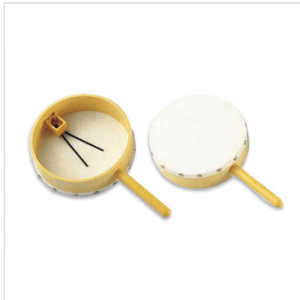

APH-10

HAND DRUM NATURAL LEATHER AND THREAD

Hand drum with natural head and thread in medium size

APH-10

HAND DRUM NATURAL LEATHER AND THREAD

PRODUCT DETAILS

KEY FEATURES

Natural Leather

With wood handle

Medium size

With thread