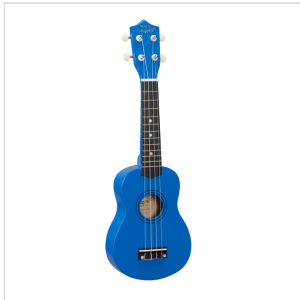

SUNNY 10-BL

SOPRANO UKULELE MAUI SUNNY CON BORSA

An exotic touch to your arrangements? Party with friends on the beach? MAUI ukuleles are what you are looking for. Available in 8 different colors, MAUI Sunny ukuleles come out with color bag and chords tutorial, allowing you to play whatever you want, wherever you want!

SUNNY 10-BL

SOPRANO UKULELE MAUI SUNNY CON BORSA

PRODUCT DETAILS

KEY FEATURES

Soprano ukulele

Body: linden

Fretboard: maple (12 frets)

Diapason: 13"

Machine heads: open with cream button

Bridge: abs

Chords tutorial included for fast&easy learning

Padded gig bag included

Provided in color box

Color: Blue