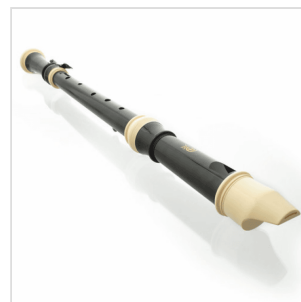

AWR-AN(B) ALTO CLASSIC TYPE RECORDER - BAROQUE FINGERING

Angel Recorder Classic Type is designed to have rich sound and accurate pitch for optimal performance. Its pitch is well-balanced ranging from low-to high-pitch. Its models are as various as from bass to soprano so that both solo and ensemble performance may be available. In addition, the instruments is manufactured for the optimum volume and tone using a special material called Resin. DMD (Detailed a Mold Develop) system is applied to achieve the correct pitch, which are praised from many performance.

AWR-AN(B)
**ALTO CLASSIC TYPE RECORDER - BAROQUE
FINGERING**

PRODUCT DETAILS

KEY FEATURES

Baroque Fingering

Key: F Alto

Holes: 2

3 parts

Black/Cream

Length: 470 mm

ABS Resin