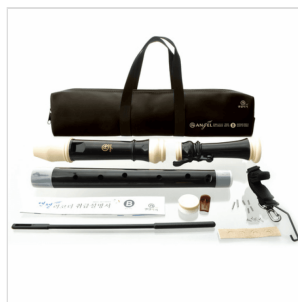

AWR-AN(B) ALTO CLASSIC TYPE RECORDER - BAROQUE FINGERING

Angel Recorder Classic Type is designed to have rich sound and accurate pitch for optimal performance. Its pitch is well-balanced ranging from low-to high-pitch. Its models are as various as from bass to soprano so that both solo and ensemble performance may be available. In addition, the instruments is manufactured for the optimum volume and tone using a special material called Resin. DMD (Detailed a Mold Develop) system is applied to achieve the correct pitch, which are praised from many performance.

AWR-AN(B)
**ALTO CLASSIC TYPE RECORDER - BAROQUE
FINGERING**

PRODUCT DETAILS

KEY FEATURES

Baroque Fingering

Key: F Alto

Holes: 2

3 parts

Black/Cream

Length: 470 mm

ABS Resin