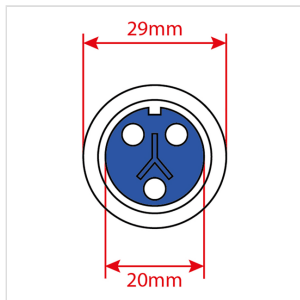

WADC-30POW-015

1.5M WATERPROOF POWER CABLE

1.5m Power Cable, 3x2.5mmq conductors, Schuko plug, IP65
Female Connector with 29mm Diameter

PRODUCT DETAILS

KEY FEATURES

Length: 1.5m