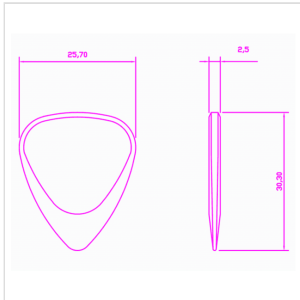

ZDT-AR-1

**ZODIAC TONES "ARIES" 1 GUITAR PICK**

Zodiac Tones are based upon the Classic 351 shape. They are CNC Milled to tight tolerances and are 2.5mm thick chamfering down to a playing tip at 0.7mm thick. Born under the same sign as Eric Clapton.