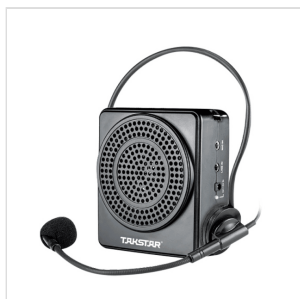

E188

PORTABLE VOCAL AMPLIFIER EXTRA LONG BATTERY WORKING TIME

This new portable amplifier is a technology jewel that will surprise you. Built with class D digital technology, it ensures high&clear loudspeaker output and a very low power consumption . In this way its lithium rechargeable battery can guarantee up to 20 hours of continuous playing. And when the battery is low, just plug the adaptor in the wall plug for charging. Easy and light to carry , this portable amp is advised for teachers , tour guide, speakers to small group.

E188

PORTABLE VOCAL AMPLIFIER EXTRA LONG BATTERY WORKING TIME

PRODUCT DETAILS

KEY FEATURES

unique and fashionable design

CLASS D digital module for low power consumption

10W output power

up to 20hrs continuous playtime

built-in high capacity rechargeable lithium-ion battery

Built-in MCU intelligent charging management system for secure battery charging and discharging

multiple wearing choices for convenient use

Application : teaching, tour guide, selling, outdoor PA

E188

PORTABLE VOCAL AMPLIFIER EXTRA LONG BATTERY WORKING TIME

Dimensioni 86 × 98 × 46 mm

Box contains 1 unit E188 , 1 adaptor DC 5V EU for recharging, 1 strap , 1 headset