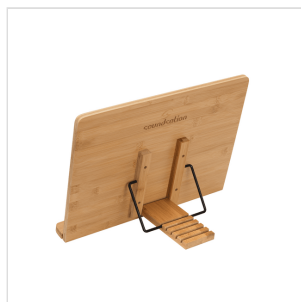

TMS-200-WOOD **WOODEN TABLE MUSIC STAND**

Bamboo table music stand. Table size 340x240mm. Adjustable inclination. Equipped with metal retainer.

TMS-200-WOOD

WOODEN TABLE MUSIC STAND

PRODUCT DETAILS

KEY FEATURES

Material: Bamboo wood

Table Size: 340 x 240 mm

Adjustable Inclination

Equipped with metal retainers

SPECIFICATIONS

Table Size	340 x 240 mm
Music Stand Weight	0,85 kg
Package Size	41,8 x 29 x 5,1 mm
Package Weight	0,95 kg