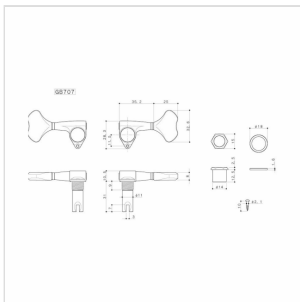

GB707 C R4  
**ELECTRIC BASS MACHINE HEADS SET, R4, CHROME**

Electric Bass Machine Heads Set, R4

GB707 C R4

# ELECTRIC BASS MACHINE HEADS SET, R4, CHROME

### SPECIFICATIONS

Finishes	Chrome
Installation	R4
Gear ratio	1:20