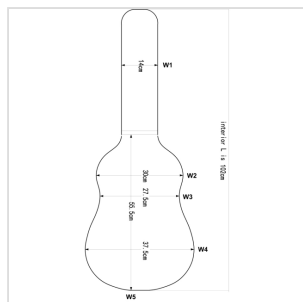

TD100-C

ARCHTOP HARDCASE FOR CLASSIC GUITAR IN TWEED COVERING

PRODUCT DETAILS

KEY FEATURES

3-ply cross grained wood archtop protection

Soft yet protective interior with accessories compartment

Heavy duty gold plated hardware

3 gold finish latches with locking key

Tweed fabric covering

Instrument: classic guitar

Total interior length: 102cm

Body interior length: 55.5cm

W1 interior width (see pic): 14cm

W2 interior width (see pic): 30cm

W3 interior width (see pic): 27.5cm

W4 interior width (see pic): 37.5cm

Interior height: 13.5cm