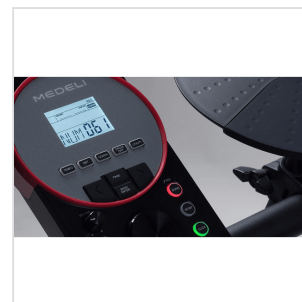

DD610S

COMPACT, FOLDABLE ELECTRONIC DRUM SET WITH ELEGANT DESIGN AND 10" 2-ZONE SNARE PAD AND EXPANDABILITY TO 2 CRASH AND 4 TOM.

The DD610S electronic drum has been designed both for those who want to start studying and for those who perform with live performances. The instrument has been equipped with all the new voices and a 10" 2-Zone Snare so as to improve the sound quality and thus achieve a realistic and natural feeling. DD610S has an elegant design and is compact, lightweight and foldable. These features make it easy to transport and easy to install. 64 notes of polyphony, 25 drum sets, 226 percussive sounds, different ways to practice and many other features give the DD610S an excellent quality / price ratio.

DD610S

COMPACT, FOLDABLE ELECTRONIC DRUM SET WITH ELEGANT DESIGN AND 10" 2-ZONE SNARE PAD AND EXPANDABILITY TO 2 CRASH AND 4 TOM.

PRODUCT DETAILS

KEY FEATURES

Backlit LCD Display

25 Drum kits, 226 Sounds, 9 Hi-Hat Combination, 60 preset Pattern and 1 User Song.

Connection to add the 2nd Crash and the 4th Tom.

DC 9V/500mA Power Supply with AC/DC Adapter included.

SPECIFICATIONS

Display Backlit LCD.

Polyphony 64

Drum Pads and Pedals 1 x 2-Zone Snare pad, 3 x Tom pads, 1 x Crash with Choke, 1 x Ride with Choke, 1 x Hi-hat (continuous control), 1 x Hi-hat Pedal, 1 x Kick pad and 1 x Kick pedal.

DD610S

COMPACT, FOLDABLE ELECTRONIC DRUM SET WITH ELEGANT DESIGN AND 10" 2-ZONE SNARE PAD AND EXPANDABILITY TO 2 CRASH AND 4 TOM.

Sequencer	1 User song with Real-time Recording til 25000 notes and 192 ticks per beat.
Tempo	30~280
Metronome	Click voice; Volume; Time signature; Interval select.
Trigger Parameters	Sensitivity; Curve; Crosstalk; Retrigger cancel.
Power Supply	DC 9V/500mA (AC/DC Adapter Included)
Dimensions (WxDxH)	955 x 530 x 1130 mm
Weight	15 kg
Packing Dimensions (WxDxH)	875 x 515 x 300 mm
Packing Weight	20,2Kg