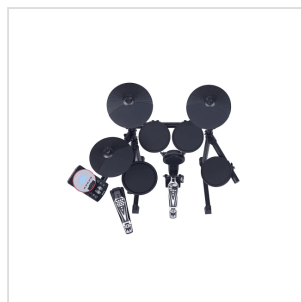

DD610S

COMPACT, FOLDABLE ELECTRONIC DRUM SET WITH ELEGANT DESIGN AND 10" 2-ZONE SNARE PAD AND EXPANDABILITY TO 2 CRASH AND 4 TOM.

The DD610S electronic drum has been designed both for those who want to start studying and for those who perform with live performances. The instrument has been equipped with all the new voices and a 10" 2-Zone Snare so as to improve the sound quality and thus achieve a realistic and natural feeling. DD610S has an elegant design and is compact, lightweight and foldable. These features make it easy to transport and easy to install. 64 notes of polyphony, 25 drum sets, 226 percussive sounds, different ways to practice and many other features give the DD610S an excellent quality / price ratio.

DD610S

COMPACT, FOLDABLE ELECTRONIC DRUM SET WITH ELEGANT DESIGN AND 10" 2-ZONE SNARE PAD AND EXPANDABILITY TO 2 CRASH AND 4 TOM.

PRODUCT DETAILS

KEY FEATURES

Backlit LCD Display

25 Drum kits, 226 Sounds, 9 Hi-Hat Combination, 60 preset Pattern and 1 User Song.

Connection to add the 2nd Crash and the 4th Tom.

DC 9V/500mA Power Supply with AC/DC Adapter included.

SPECIFICATIONS

Display Backlit LCD.

Polyphony 64

Drum Pads and Pedals 1 x 2-Zone Snare pad, 3 x Tom pads, 1 x Crash with Choke, 1 x Ride with Choke, 1 x Hi-hat (continuous control), 1 x Hi-hat Pedal, 1 x Kick pad and 1 x Kick pedal.

DD610S

COMPACT, FOLDABLE ELECTRONIC DRUM SET WITH ELEGANT DESIGN AND 10" 2-ZONE SNARE PAD AND EXPANDABILITY TO 2 CRASH AND 4 TOM.

Sequencer	1 User song with Real-time Recording til 25000 notes and 192 ticks per beat.
Tempo	30~280
Metronome	Click voice; Volume; Time signature; Interval select.
Trigger Parameters	Sensitivity; Curve; Crosstalk; Retrigger cancel.
Power Supply	DC 9V/500mA (AC/DC Adapter Included)
Dimensions (WxDxH)	955 x 530 x 1130 mm
Weight	15 kg
Packing Dimensions (WxDxH)	875 x 515 x 300 mm
Packing Weight	20,2Kg