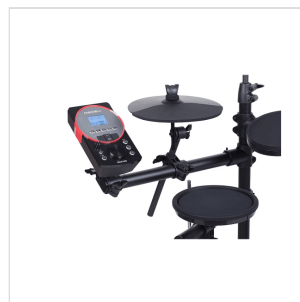

DD610S

COMPACT, FOLDABLE ELECTRONIC DRUM SET WITH ELEGANT DESIGN AND 10" 2-ZONE SNARE PAD AND EXPANDABILITY TO 2 CRASH AND 4 TOM.

The DD610S electronic drum has been designed both for those who want to start studying and for those who perform with live performances. The instrument has been equipped with all the new voices and a 10" 2-Zone Snare so as to improve the sound quality and thus achieve a realistic and natural feeling. DD610S has an elegant design and is compact, lightweight and foldable. These features make it easy to transport and easy to install. 64 notes of polyphony, 25 drum sets, 226 percussive sounds, different ways to practice and many other features give the DD610S an excellent quality / price ratio.

DD610S

COMPACT, FOLDABLE ELECTRONIC DRUM SET WITH ELEGANT DESIGN AND 10" 2-ZONE SNARE PAD AND EXPANDABILITY TO 2 CRASH AND 4 TOM.

PRODUCT DETAILS

KEY FEATURES

Backlit LCD Display

25 Drum kits, 226 Sounds, 9 Hi-Hat Combination, 60 preset Pattern and 1 User Song.

10" 2-Zone Snare Pad

Three coach modes with dozens of common best practice. Automatically score function intuitively reflects practice condition.

AUX IN input to connect external devices such as smartphones, tablets or CD Player and play along with your favorite songs.

DD610S

COMPACT, FOLDABLE ELECTRONIC DRUM SET WITH ELEGANT DESIGN AND 10" 2-ZONE SNARE PAD AND EXPANDABILITY TO 2 CRASH AND 4 TOM.

Sequencer	1 User song with Real-time Recording til 25000 notes and 192 ticks per beat.
Tempo	30~280
Metronome	Click voice; Volume; Time signature; Interval select.
Trigger Parameters	Sensitivity; Curve; Crosstalk; Retrigger cancel.
Power Supply	DC 9V/500mA (AC/DC Adapter Included)
Dimensions (WxDxH)	955 x 530 x 1130 mm
Weight	15 kg
Packing Dimensions (WxDxH)	875 x 515 x 300 mm
Packing Weight	20,2Kg