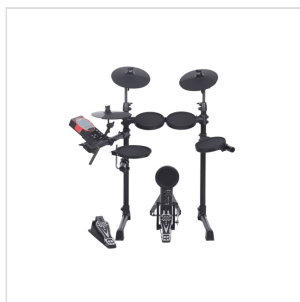

DD610S

COMPACT, FOLDABLE ELECTRONIC DRUM SET WITH ELEGANT DESIGN AND 10" 2-ZONE SNARE PAD AND EXPANDABILITY TO 2 CRASH AND 4 TOM.

The DD610S electronic drum has been designed both for those who want to start studying and for those who perform with live performances. The instrument has been equipped with all the new voices and a 10" 2-Zone Snare so as to improve the sound quality and thus achieve a realistic and natural feeling. DD610S has an elegant design and is compact, lightweight and foldable. These features make it easy to transport and easy to install. 64 notes of polyphony, 25 drum sets, 226 percussive sounds, different ways to practice and many other features give the DD610S an excellent quality / price ratio.

DD610S

COMPACT, FOLDABLE ELECTRONIC DRUM SET WITH ELEGANT DESIGN AND 10" 2-ZONE SNARE PAD AND EXPANDABILITY TO 2 CRASH AND 4 TOM.

PRODUCT DETAILS

KEY FEATURES

Backlit LCD Display

25 Drum kits, 226 Sounds, 9 Hi-Hat Combination, 60 preset Pattern and 1 User Song.

Connection to add the 2nd Crash and the 4th Tom.

DC 9V/500mA Power Supply with AC/DC Adapter included.

SPECIFICATIONS

Display Backlit LCD.

Polyphony 64

Drum Pads and Pedals 1 x 2-Zone Snare pad, 3 x Tom pads, 1 x Crash with Choke, 1 x Ride with Choke, 1 x Hi-hat (continuous control), 1 x Hi-hat Pedal, 1 x Kick pad and 1 x Kick pedal.

DD610S

COMPACT, FOLDABLE ELECTRONIC DRUM SET WITH ELEGANT DESIGN AND 10" 2-ZONE SNARE PAD AND EXPANDABILITY TO 2 CRASH AND 4 TOM.

Sequencer	1 User song with Real-time Recording til 25000 notes and 192 ticks per beat.
Tempo	30~280
Metronome	Click voice; Volume; Time signature; Interval select.
Trigger Parameters	Sensitivity; Curve; Crosstalk; Retrigger cancel.
Power Supply	DC 9V/500mA (AC/DC Adapter Included)
Dimensions (WxDxH)	955 x 530 x 1130 mm
Weight	15 kg
Packing Dimensions (WxDxH)	875 x 515 x 300 mm
Packing Weight	20,2Kg