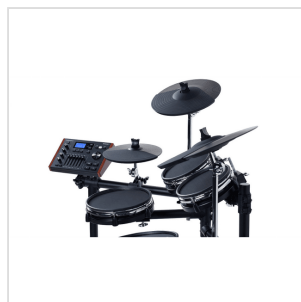

DD638DX

## COMPACT AND ELEGANT ELECTRONIC DRUM INCLUDING "PURE DRUM" TECHNOLOGY AND CONSISTING OF 1 SNARE, 3 TOM AND KICK TRIGGER ALL WITH MESH HEAD.

DD638DX includes the latest Medeli sampled sound library and "PURE DRUM" technology. This unique technology greatly improves the sound quality for the digital drums, thus giving a more natural and realistic feel to the ears. Using the USB flash drive function, you can insert your own sounds into the module and use them as internal voices, giving unlimited possibilities to the drum voices. You can play back songs directly from USB (MIDI, MP3, WAV) and record their performances in real time on USB flash drive.

# COMPACT AND ELEGANT ELECTRONIC DRUM INCLUDING "PURE DRUM" TECHNOLOGY AND CONSISTING OF 1 SNARE, 3 TOM AND KICK TRIGGER ALL WITH MESH HEAD.

### KEY FEATURES

64 x 128 dots graphic LCD Display with backlit

50 Drum kits + 49 User, 650 Sounds, 17 Hi-Hat Combination, 100 Preset songs and 10 User Song, 99 samples for user voices with approx. 15 MByte in total.