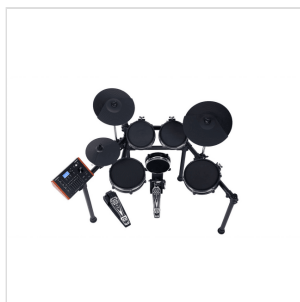

## COMPACT AND ELEGANT ELECTRONIC DRUM INCLUDING "PURE DRUM" TECHNOLOGY AND CONSISTING OF 1 SNARE, 3 TOM AND KICK TRIGGER ALL WITH MESH HEAD.

DD638DX includes the latest Medeli sampled sound library and "PURE DRUM" technology. This unique technology greatly improves the sound quality for the digital drums, thus giving a more natural and realistic feel to the ears. Using the USB flash drive function, you can insert your own sounds into the module and use them as internal voices, giving unlimited possibilities to the drum voices. You can play back songs directly from USB (MIDI, MP3, WAV) and record their performances in real time on USB flash drive.

# COMPACT AND ELEGANT ELECTRONIC DRUM INCLUDING "PURE DRUM" TECHNOLOGY AND CONSISTING OF 1 SNARE, 3 TOM AND KICK TRIGGER ALL WITH MESH HEAD.

### KEY FEATURES

64 x 128 dots graphic LCD Display with backlit

50 Drum kits + 49 User, 650 Sounds, 17 Hi-Hat Combination, 100 Preset songs and 10 User Song, 99 samples for user voices with approx. 15 MByte in total.

### SPECIFICATIONS

**Display** 64 x 128 dots graphic LCD with backlit.

**Polyphony** 64

**Drum Kits** 50 + 49 user

**iKit** 5

DD638DX