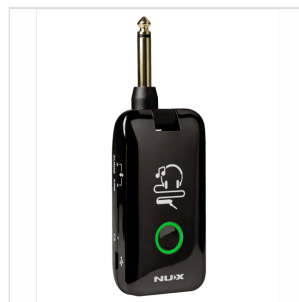

MP-2 MIGHTY PLUG REMOTE MODELLING AMPLUG FOR GUITAR AND BASS

Mighty Plug is a handy silent-play gear for both guitarists and bassists, featuring various effects, modeling amplifiers, and Impulse Response (IR) cabinet models. With built-in acoustic guitar IR models and acoustic amps, you can play regular electric guitar to simulate acoustic guitar. The embedded Drum patterns can let you play along with your favorite music styles. To remote Mighty Plug with a smartphone or tablet via Bluetooth connection, you can install the MIGHTY AMP application (free). Believe it or not, it's all in there!

MP-2 MIGHTY PLUG REMOTE MODELLING AMPLUG FOR GUITAR AND BASS

PRODUCT DETAILS

KEY FEATURES

Choose your mode: guitar or bass

Guitar mode: 3 channels + Acoustic Guitar simulator

Electric channels feature 1 noise gate, 7 stompbox effects, 9 amp models, 8 guitar cabinet IR's, 6 modulation effects, 4 delays, and 4 reverbs