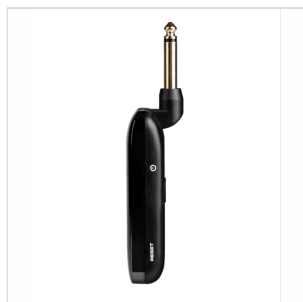

MP-2 MIGHTY PLUG REMOTE MODELLING AMPLUG FOR GUITAR AND BASS

Mighty Plug is a handy silent-play gear for both guitarists and bassists, featuring various effects, modeling amplifiers, and Impulse Response (IR) cabinet models. With built-in acoustic guitar IR models and acoustic amps, you can play regular electric guitar to simulate acoustic guitar. The embedded Drum patterns can let you play along with your favorite music styles. To remote Mighty Plug with a smartphone or tablet via Bluetooth connection, you can install the MIGHTY AMP application (free). Believe it or not, it's all in there!

MP-2 MIGHTY PLUG REMOTE MODELLING AMPLUG FOR GUITAR AND BASS

PRODUCT DETAILS

KEY FEATURES

Choose your mode: guitar or bass

Guitar mode: 3 channels + Acoustic Guitar simulator

Electric channels feature 1 noise gate, 7 stompbox effects, 9 amp models, 8 guitar cabinet IR's, 6 modulation effects, 4 delays, and 4 reverbs