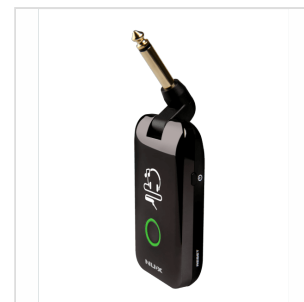

MP-2 MIGHTY PLUG REMOTE MODELLING AMPLUG FOR GUITAR AND BASS

Mighty Plug is a handy silent-play gear for both guitarists and bassists, featuring various effects, modeling amplifiers, and Impulse Response (IR) cabinet models. With built-in acoustic guitar IR models and acoustic amps, you can play regular electric guitar to simulate acoustic guitar. The embedded Drum patterns can let you play along with your favorite music styles. To remote Mighty Plug with a smartphone or tablet via Bluetooth connection, you can install the MIGHTY AMP application (free). Believe it or not, it's all in there!

MP-2 MIGHTY PLUG REMOTE MODELLING AMPLUG FOR GUITAR AND BASS

PRODUCT DETAILS

KEY FEATURES

Choose your mode: guitar or bass

Guitar mode: 3 channels + Acoustic Guitar simulator

Electric channels feature 1 noise gate, 7 stompbox effects, 9 amp models, 8 guitar cabinet IR's, 6 modulation effects, 4 delays, and 4 reverbs