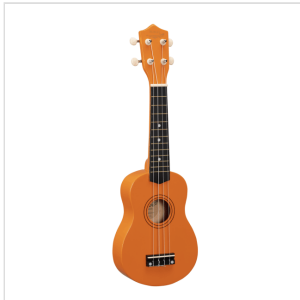

## SUNNY 10-OR SOPRANO UKULELE MAUI SUNNY CON BORSA

An exotic touch to your arrangements? Party with friends on the beach? MAUI ukuleles are what you are looking for. Available in 8 different colors, MAUI Sunny ukuleles come out with color bag and chords tutorial, allowing you to play whatever you want, wherever you want!

# SUNNY 10-OR

# SOPRANO UKULELE MAUI SUNNY CON BORSA

### KEY FEATURES

Soprano ukulele

Body: linden

Fretboard: maple (12 frets)

Diapason: 13"

Machine heads: open with cream button

Bridge: abs

Chords tutorial included for fast&easy learning