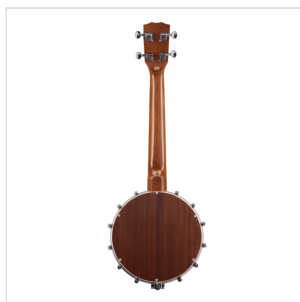

SUBJ-20

UKULELE BANJO FEATURING SAPELE MAHOGANY BODY AND REMO HEAD

Country music? Folk music? Need to add some exotic touch to your songs? SBJ-40B is what you need: a banjo featuring mahogany back and sides, maple bridge and rosewood fretboard, equipped with REMO head. Great both for your ears and your eyes!

SUBJ-20

UKULELE BANJO FEATURING SAPELE MAHOGANY BODY AND REMO HEAD

PRODUCT DETAILS

KEY FEATURES

Back and sides: sapele mahogany plywood

Bridge: spruce

Neck: mahogany

Fretboard: walnut

Machine heads: chrome

REMO head equipped

Finish: glossy mahogany

Whith bag