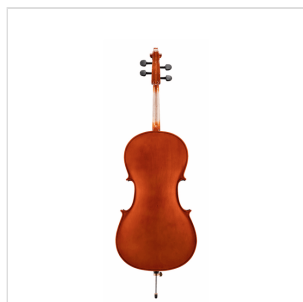

VSCE-12

1/2 VIRTUOSO STUDENT CELLO WITH BAGS AND BOW

Virtuoso Student series is the perfect choice for beginners demanding for affordable quality and playability. Virtuoso Student provides woods, finishes, crafting and details definitely unmatched in this market range, coming out with alloy aluminium with integrated individual adjuster tailpiece, bow with hexagonal section, case, straps and rosin. A very complete hi-value deal.

VSCE-12

1/2 VIRTUOSO STUDENT CELLO WITH BAGS AND BOW

PRODUCT DETAILS

KEY FEATURES

Top: carved solid spruce

Back and sides: Laminated

Binding: well done purfling (inlaid)

Bridge: French style maple

Fingerboard: dyed maple

Pegs and Chinrest: dyed maple

Tailpiece: alloy aluminium with integrated individual adjuster

Bow: student model in brazilian wood and hexagonal section

Color: Cherry Brown

Finish: glossy

Case: bags

Accessories: rosin, straps, strings

Size: 1/2