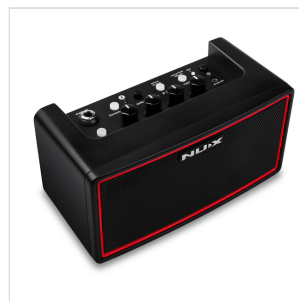

MIGHTY AIR

WIRELESS STEREO MODELING GUITAR/BASS AMP WITH BLUETOOTH (10W)

NUX Mighty Air is a wireless stereo modeling guitar bass amplifier with Bluetooth connectivity and a dedicated app that can enhance your tone from your Android and iOS devices. It can serve you for bedroom practice, pre-show warming up, travel entertainment and more. NUX Mighty Air sets the new standard for practice amplifiers with its complete wireless versatility. The included transmitter and onboard receiver wireless system can work well with any guitar/bass, active pickups or passive pickups. It's time to wave goodbye to the AA-size batteries, a high-performance rechargeable battery is built into this amplifier that can provide up to 18 hours of continuous playing time on a single charge. To design an amplifier that can work perfectly with both Guitars and Basses, our R&D team has created a unique speaker system by using 2" custom speakers with a passive bass radiator. Guitar mode is loaded with 4 channels: Clean, Overdrive, Distortion and Acoustic Simulator, while Bass mode has 3 channels: Pop, Rock and Funk. Don't be fooled by its control panel, there are loads of preamp models and cabinet IRS and effects available with our Mighty AMP app. And the best part is that you can save all the changes you made to a channel for further use. The NUX Mighty Air's Bluetooth can do more than just audio playback, it also comes with 9 built-in EQ presets that you can be handy in some cases. Let's say that if you want to play along with a new song and you cannot find its backing track, use preset Guitar Cut will eliminate the guitar signal automatically.

MIGHTY AIR WIRELESS STEREO MODELING GUITAR/BASS AMP WITH BLUETOOTH (10W)

PRODUCT DETAILS

KEY FEATURES

A 10-watt amplifier that caters to the needs of modern guitarists & bassists

Plug-n-play, complete wireless versatility both for active/passive pick ups (includes receiver and transmitter)