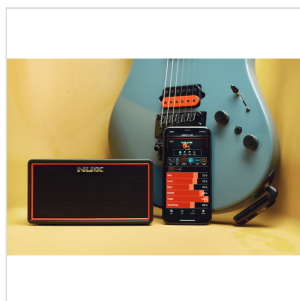

MIGHTY AIR

WIRELESS STEREO MODELING GUITAR/BASS AMP WITH BLUETOOTH (10W)

NUX Mighty Air is a wireless stereo modeling guitar bass amplifier with Bluetooth connectivity and a dedicated app that can enhance your tone from your Android and iOS devices. It can serve you for bedroom practice, pre-show warming up, travel entertainment and more. NUX Mighty Air sets the new standard for practice amplifiers with its complete wireless versatility. The included transmitter and onboard receiver wireless system can work well with any guitar/bass, active pickups or passive pickups. It's time to wave goodbye to the AA-size batteries, a high-performance rechargeable battery is built into this amplifier that can provide up to 18 hours of continuous playing time on a single charge. To design an amplifier that can work perfectly with both Guitars and Basses, our R&D team has created a unique speaker system by using 2" custom speakers with a passive bass radiator. Guitar mode is loaded with 4 channels: Clean, Overdrive, Distortion and Acoustic Simulator, while Bass mode has 3 channels: Pop, Rock and Funk. Don't be fooled by its control panel, there are loads of preamp models and cabinet IRS and effects available with our Mighty AMP app. And the best part is that you can save all the changes you made to a channel for further use. The NUX Mighty Air's Bluetooth can do more than just audio playback, it also comes with 9 built-in EQ presets that you can be handy in some cases. Let's say that if you want to play along with a new song and you cannot find its backing track, use preset Guitar Cut will eliminate the guitar signal automatically.

MIGHTY AIR WIRELESS STEREO MODELING GUITAR/BASS AMP WITH BLUETOOTH (10W)

PRODUCT DETAILS

KEY FEATURES

A 10-watt amplifier that caters to the needs of modern guitarists & bassists

Plug-n-play, complete wireless versatility both for active/passive pick ups (includes receiver and transmitter)