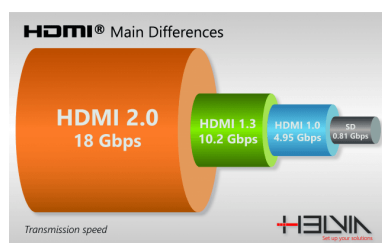

SM-HDMI-4K-2000

SIGNUM SEIRES HDMI 2.0 PROFESSIONAL CABLE - 20M LENGTH

HIGHLIGHTS

HDMI 2.0 VS PREVIOUS FORMATS

HDMI 2.0 format, despite using the same interface and connector, offers a very higher transmission speed than previous formats, which means more natural and defined images.

Transmission data quantity of HDMI 2.0 per second is **18Gbps**, which is much higher than HDMI 1.4/1.3 and earlier. It supports 3840 x 2160 max. resolution @ 50FPS and 60FPS and, unlike HDMI 1.4, offers up to 32 audio channels.