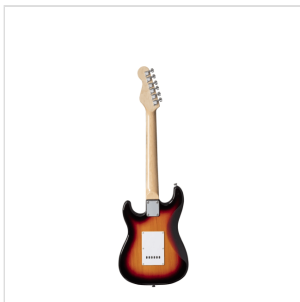

RIDER-JR 3TS

3/4 DOUBLE CUTAWAY ELECTRIC GUITAR WITH 3 SINGLE COILS

RIDER series is a super classic revisited: double cutaway electric guitar featuring basswood body for rich tone and reliability, 3 single coils for clear and brilliant tone. 22 frets Eco-Rosewood fretboard fully complies CITES regulation preserving the feeling and the look of rosewood. The 5-way switch and volume/tone pots offer great sound flexibility for blues, rock, funky tones. JR version feature a 3/4 size body, perfect choice for younger beginners demanding quality and playability.

RIDER-JR 3TS

3/4 DOUBLE CUTAWAY ELECTRIC GUITAR WITH 3 SINGLE COILS

PRODUCT DETAILS

KEY FEATURES

Body: basswood

Neck: maple

Fretboard: Eco-Rosewood (CITES compliant)

Frets: 22

Machine heads: chrome

Bridge: vintage tremolo

Pick ups: 3 single coils

Switch: 5 way

Pots: volume/tone/tone

Colour: 3T Sunburst

Size: 3/4

SPECIFICATIONS

Nut	41.5 mm
------------	---------

Radius	14"
---------------	-----

Scale	23"
--------------	-----