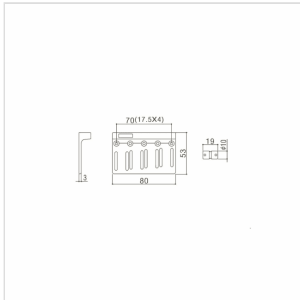

201B-4-C

BRIDGE FOR ELECTRIC BASS (CHROME)

Bridge of superior quality, 19 mm string spacing, height adjustable, complete with matching fixing screws and Allen wrench.

201B-4-C

BRIDGE FOR ELECTRIC BASS (CHROME)

PRODUCT DETAILS

KEY FEATURES

For 4 strings Electric Bass

Adjustable height

Brass saddle

Zinc Plate

Fixing screws and Allen wrench included

String spacing: 19 mm

Finish: chrome

SPECIFICATIONS

Finishes	Chrome
String spacing	19 mm