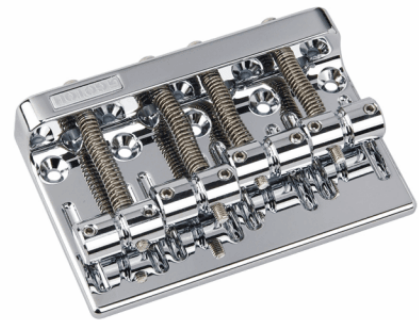

201B-4-C

BRIDGE FOR ELECTRIC BASS (CHROME)

Bridge of superior quality, 19 mm string spacing, height adjustable, complete with matching fixing screws and Allen wrench.

201B-4-C

BRIDGE FOR ELECTRIC BASS (CHROME)

PRODUCT DETAILS

KEY FEATURES

For 4 strings Electric Bass

Adjustable height

Brass saddle

Zinc Plate

Fixing screws and Allen wrench included

String spacing: 19 mm

Finish: chrome

SPECIFICATIONS

Finishes	Chrome
String spacing	19 mm