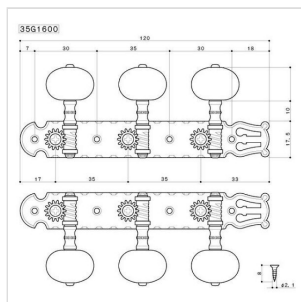

35G1600-2M

CLASSIC GUITAR MACHINE HEADS SET (GOLD)

Gotoh Machine Head for classical guitar are finely crafted and embellished with pearl buttons. Elegance and precision are essential elements to bring the instrument to the highest levels.

35G1600-2M

CLASSIC GUITAR MACHINE HEADS SET (GOLD)

PRODUCT DETAILS

KEY FEATURES

Rock SOLID: anchoring system developed by Gotoh that prevents movements outside the central axis of the pin thereby promoting a greater stability of tuning.

Vintage Buttons

SPECIFICATIONS

Finishes	Gold
Gear ratio	1:14