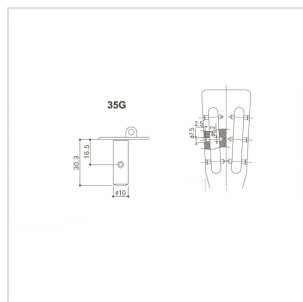

35G1600-2M

CLASSIC GUITAR MACHINE HEADS SET (GOLD)

Gotoh Machine Head for classical guitar are finely crafted and embellished with pearl buttons. Elegance and precision are essential elements to bring the instrument to the highest levels.

35G1600-2M

CLASSIC GUITAR MACHINE HEADS SET (GOLD)

PRODUCT DETAILS

KEY FEATURES

Rock SOLID: anchoring system developed by Gotoh that prevents movements outside the central axis of the pin thereby promoting a greater stability of tuning.

Vintage Buttons

SPECIFICATIONS

Finishes	Gold
Gear ratio	1:14