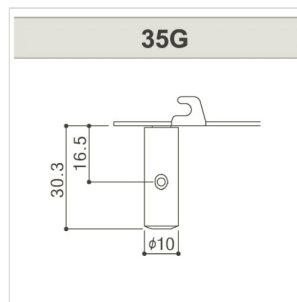

35G1600-2M

CLASSIC GUITAR MACHINE HEADS SET (GOLD)

Gotoh Machine Head for classical guitar are finely crafted and embellished with pearl buttons. Elegance and precision are essential elements to bring the instrument to the highest levels.

35G1600-2M

CLASSIC GUITAR MACHINE HEADS SET (GOLD)

PRODUCT DETAILS

KEY FEATURES

Rock SOLID: anchoring system developed by Gotoh that prevents movements outside the central axis of the pin thereby promoting a greater stability of tuning.

Vintage Buttons

SPECIFICATIONS

Finishes	Gold
Gear ratio	1:14