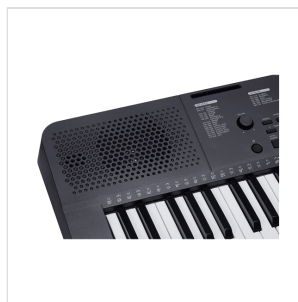

MK100

61-KEYS "TOUCH RESPONSE" ENTRY LEVEL KEYBOARD.

MK100 is an instrument of compact dimensions but equipped with functions and playability for all aspiring musicians. It comes with 480 voices and 160 preset styles in various music genres which allows you to play any music with a full band backing. The Keyboard touch response enables expressive performance by reflecting the differences and nuances of every touch. The MK100 keyboard comes with reverb and chorus effects both with 128 levels so you can adjust them to suit your preferences. MK100 is a keyboard that every aspiring musician should have.

MK100

61-KEYS "TOUCH RESPONSE" ENTRY LEVEL KEYBOARD.

PRODUCT DETAILS

KEY FEATURES

61 touch response keys

Max Polyphony: 64

Multi-functional Custom LCD Display

2 x 3W Speakers

480 voices

160 Accompaniment styles

Split function with editable split point to divide the keyboard in two section to which you can assign different voices.

140 pre-loaded songs with tutorial system for learning.

AUX Standard Stereo input to connect external devices such as smartphones, tablets or Cd Players.

Sustain Pedal Input.

Microphone Input.

Battery operation

SPECIFICATIONS

Keyboard	61 keys with touch response
Display	LCD