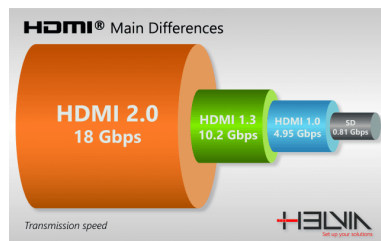

SM-HDMI-4K-1000

SIGNUM SEIRES HDMI 2.0 PROFESSIONAL CABLE - 10M LENGTH

HIGHLIGHTS

HDMI 2.0 VS PREVIOUS FORMATS

HDMI 2.0 format, despite using the same interface and connector, offers a very higher transmission speed than previous formats, which means more natural and defined images.

Transmission data quantity of HDMI 2.0 per second is **18Gbps**, which is much higher than HDMI 1.4/1.3 and earlier. It supports 3840 x 2160 max. resolution @ 50FPS and 60FPS and, unlike HDMI 1.4, offers up to 32 audio channels.