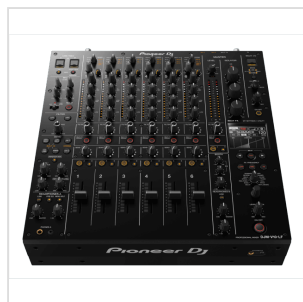

DJM-V10-LF

# CREATIVE STYLE 6-CHANNEL PROFESSIONAL DJ MIXER WITH LONG FADER

The DJM-V10-LF features new, longer channel faders with optimized curves and a new custom-designed curve preset to enable you to perform smooth and accurate mixes. The 60 mm shaft slide faders enable you to control the volume of the audio source from each channel precisely. What's more, a brand-new fader curve setting has been added to the unit and the faders have been appropriately weighted to enhance the potential offered by their elongated range. All the other features and specifications of the DJM-V10-LF are the same as the DJM-V10, which has become popular with the most creative DJs since its release in early 2020. The 6-channel unit is loaded with unique features and produces warm audio with energy and presence.

# CREATIVE STYLE 6-CHANNEL PROFESSIONAL DJ MIXER WITH LONG FADER