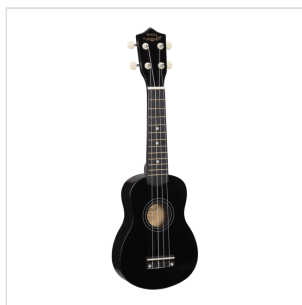

SUNNY 10-BK SOPRANO UKULELE MAUI SUNNY CON BORSA

An exotic touch to your arrangements? Party with friends on the beach? MAUI ukuleles are what you are looking for. Available in 8 different colors, MAUI Sunny ukuleles come out with color bag and chords tutorial, allowing you to play whatever you want, wherever you want!

SUNNY 10-BK

SOPRANO UKULELE MAUI SUNNY CON BORSA

PRODUCT DETAILS

KEY FEATURES

Soprano ukulele

Body: linden

Fretboard: maple (12 frets)

Diapason: 13"

Machine heads: open with cream button

Bridge: abs

Chords tutorial included for fast&easy learning

gig bag included

Provided in color box

Color: Black