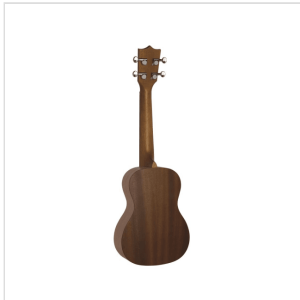

MPUK-120M

CONCERTO UKULELE MAUI PRO WITH BAG

An exotic touch to your arrangements? You want something more from a simple ukulele? MAUI PRO series is perfect for you. Available in all extensions from Soprano to Baritone, MAUI PRO ukuleles are built in Sapele Mahogany, featuring Walnut fingerboard and bridge.

MPUK-120M

CONCERTO UKULELE MAUI PRO WITH BAG

PRODUCT DETAILS

KEY FEATURES

Concerto ukulele

Body: Sapele plywood

Fretboard: Walnut(12 frets)

Diapason: 15"

Machine heads: open with black button

Bridge: Walnut

Rosette: Maui pro design

Finish: Matte

Strings: Aquila

Bag: included