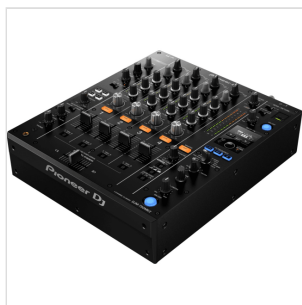

DJM-750MK2 4-CHANNEL MIXER WITH CLUB DNA

Take the step to the DJ booth seamlessly with the DJM-750MK2, a 4-channel mixer which inherits key features and design elements from the DJM-900NXS2, creating a club-style setup when combined with our professional CDJ or XDJ multi players. You can perform seamless mixes on the DJM-750MK2 thanks to the smooth curves on the EQs and channel faders. The Magvel crossfader, inherited from the DJM-900NXS2, gives a precise response and assured feel during even the most complicated scratch techniques.

DJM-750MK2

4-CHANNEL MIXER WITH CLUB DNA

PRODUCT DETAILS

KEY FEATURES

Professional layout

Pro FX with detailed control

Independent send/return

Professional sound quality

Smooth EQs & faders

Rekordbox DJ bundled

Rekordbox DVS bundled

Two headphone outputs

Flexible connectivity

Independent mic section

Included accessories: Power cord, USB cable, Operating instruction, license keys

4-CHANNEL MIXER WITH CLUB DNA

Eq/Iso	3 band
Eq/Iso range	Built-in, switchable 3-band equalizer -26dB ~ + 6dB/ 3 band isolator -8 ~ +6 dB
Channels	4
15 effects with adjustable parameters	
Crossfader type	Magvel with 3 assignable fader curves
Inputs	4 PHONO (RCA), 4 LINE/LINE (RCA), 1 MIC (XLR & 1/4 inch TRS Jack)
Send/Return	1 SEND (1/4-inch TS jack), 1 RETURN (1/4-inch TS jack)
USB:1 USB B port + 1 USB A port	
Outputs	2 MASTER (XLR, RCA), 1 BOOTH (1/4 inch TRS Jack), 2 HEADPHONE MONITOR (1/4 inch Stereo Phone Jack, 3.5mm Stereo mini-jack)