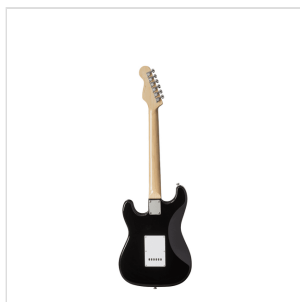

**RIDER-STD-H BK**

# DOUBLE CUTAWAY ELECTRIC GUITAR WITH 2 SINGLE COILS + 1 HUMBUCKER

---

RIDER series is a super classic revisited: double cutaway electric guitar featuring basswood body for rich tone and reliability. This version is equipped with 2 single coils for clear and brilliant tone + 1 humbucker to push your riffs&licks beyond. 22 frets Eco-Rosewood fretboard fully complies CITES regulation preserving the feeling and the look of rosewood. The 5-way switch and volume/tone pots offer great sound flexibility for blues, rock, funky tones. A perfect choice for beginners demanding quality and playability.

# RIDER-STD-H BK DOUBLE CUTAWAY ELECTRIC GUITAR WITH 2 SINGLE COILS + 1 HUMBUCKER

### KEY FEATURES

Body: basswood

Neck: maple

Fretboard: Eco-Rosewood (CITES compliant)

Frets: 22

Machine heads: chrome

Bridge: vintage tremolo

Pick ups: 2 single coils + 1 humbucker