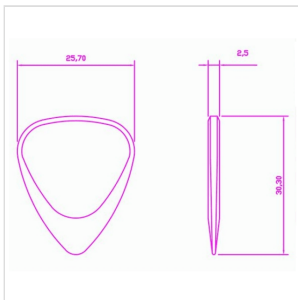

TMT-ALW-4

ALMOND WOOD PICKS - PACK OF 4

Almond Wood has beautiful golden and brown shimmery patterns running through it. They are CNC Milled from the very best quality timber then hand sanded and hand polished to give them their amazing shine and smoothness. Timber Tones unique shape is roughly based upon the classic 351 design, however they are 2.4mm thick where you hold them, chamfering down to 0.7mm at the playing tip. Almond Wood is a medium soft timber which will add a good level of warmth to the tone of most Acoustic Guitars.