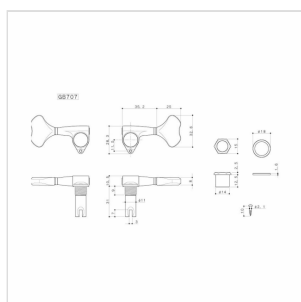

GB707-C-L4

ELECTRIC BASS MACHINE HEADS SET, L4, CHROME

Electric Bass Machine Heads Set, L4

GB707-C-L4

ELECTRIC BASS MACHINE HEADS SET, L4, CHROME

PRODUCT DETAILS

KEY FEATURES

LUBRI COAT: With a "Solid Luburication Coat", reguler oil has been eliminated keeping the lubrication where it is needed for the life of the tuning machine heads. it is now enhanced with a GOTOH original anti-transformable lubrication oil and this reduces the friction between the gears resulting an ultra smooth feel minimal back lash and unrivalled tuning stability.

SPECIFICATIONS

Finishes	Chrome
Installation	L4
Gear ratio	1:20