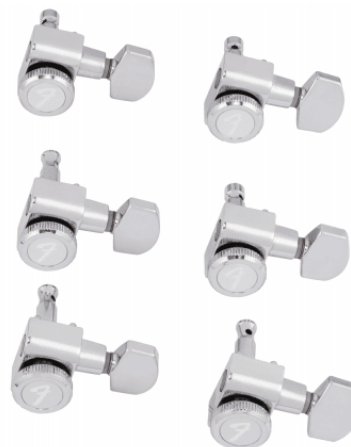

0990818100

LOCKING STRATOCASTER®/TELECASTER® STAGGERED TUNING MACHINES (POLISHED CHROME) 6-PACK

Set of six locking tuners designed to fit most modern-style Fender electric guitars with dual-pin mounting configuration. Tall post tuners are used for the wound strings and shorter post tuners are used for the plain strings. Staggered tuners increase the break angle over the nut and improve tuning stability.

Available in the following configurations:

- Polished Chrome (Left-Handed Also Available (p/n [0990818102](#)))
- Polished Chrome with Vintage Buttons (p/n [0990818500](#))

0990818100

LOCKING STRATOCASTER®/TELECASTER® STAGGERED TUNING MACHINES (POLISHED CHROME) 6-PACK

PRODUCT DETAILS

KEY FEATURES

Set of six tuning machines (3 long post and 3 short post)

Gear ratio 18:1

Dual guide pin mounting

Bushings and washers included

Used on American Deluxe and American Elite Series guitars

Mounting hardware included

Color: Polished Chrome

Orientation: Right-Hand

Style: Modern

Tuner Mounting Config: 2-guide pin mount, 18:1 gear ratio