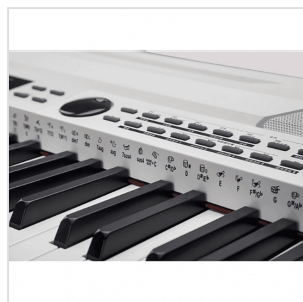

SP-4200-WH

STAGE PIANO WITH 88 KEYS HAMMER ACTION KEYBOARD, AUTOMATIC ACCOMPANIMENTS AND WHITE FINISH.

SP-4200-WH digital piano has been conceived to offer sound and touch of an acoustic piano. Featuring an hammer action keyboard, it offers over 600 voices and 230 accompaniment styles with quick selection buttons. Furthermore, you can create your own style and save it or you can use the advanced editing functions, adding effects o connect the piano with other devices or PC through the MIDI and USB connections. SP-4200-WH is full featured and extremely versatile, suited for all musical styles thanks to large number of voices and 128 notes polyphony. Perfect both for home use and piano bar/live gigs thanks also to the white color finish. Wooden stands with multifuncti pedals is available separately.

SP-4200-WH

STAGE PIANO WITH 88 KEYS HAMMER ACTION KEYBOARD, AUTOMATIC ACCOMPANIMENTS AND WHITE FINISH.

PRODUCT DETAILS

KEY FEATURES

88 keys hammer action keyboard

Large backlight LCD display

2 Integrated Speakers with 20W woofers and 10W tweeters.

5 demo songs

Wheel with pitch bend function

Twinova split function to assign a voice for chords and another voice for melody with editable splitting point

Dual voice function to play two voices simultaneously

One sustain pedal input, one multi-function pedal input (soft, sostenuto, sustain)

Stereo jack aux output, stereo jack Aux input

SP-4200-WH

STAGE PIANO WITH 88 KEYS HAMMER ACTION KEYBOARD, AUTOMATIC ACCOMPANIMENTS AND WHITE FINISH.