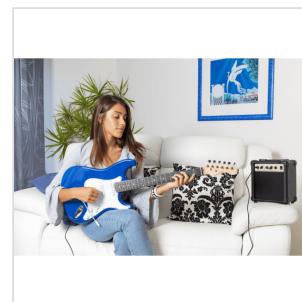

RIDER GP TB ELECTRIC GUITAR PACK - TROPICAL BLUE

Wanna start your journey in the electric guitar world? Rider GP is the best way to do it! The guitar pack includes a Soundsation Rider-GP electric guitar, a RGP-10 vintage style combo, a clip tuner allowing you to be in tune without cables, a gig bag, 3 picks, cable and strap. All you need is here: now is up to you!

RIDER GP TB

ELECTRIC GUITAR PACK - TROPICAL BLUE

PRODUCT DETAILS

KEY FEATURES

Soundsation Rider-GP guitar: double cutaway basswood body, maple neck, 22 frets eco rosewood fretboard, 3 single coils, 5 positions switch

RGP-10 combo featuring 5" speaker, drive selector, eq, headphone out (10w)

Back lighted clip tuner allowing perfect and fast tuning without cables

Strap

Gig bag

Picks

Cable

Color box

Guitar finish: Tropical Blue