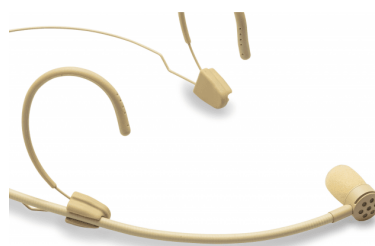

VISAGE-C01B BG CARDIOID HEADSET MIC., 1.8" TRS MINI-JACK WITH LOCKING, BEIGE (SENNHEISER® TYPE)

Soundsation Visage C01 Headset microphone is the right balance between elegance, flexibility, discretion and strength. It allows singers, musicians, actors, public speakers, broadcast professionals, to **move freely** during their performance and always guarantee an accurate capture of the voice.

The frequency response and the excellent **plosive attenuation**, allow you to obtain a warm and sparkling sound, without unnatural emphasis.

VISAGE-C01B BG

CARDIOID HEADSET MIC., 1.8" TRS MINI-JACK WITH LOCKING, BEIGE (SENNHEISER® TYPE)

VISAGE-C01B BG
**CARDIOID HEADSET MIC., 1.8" TRS MINI-JACK WITH
LOCKING, BEIGE (SENNHEISER® TYPE)**

**LEFT OR RIGHT MICROPHONE
PLACEMENT**

The flexible arm with the microphone capsule can be easily mounted on both left and right side of the headset, to better adapt to stage needs or user preference.

VISAGE-C01B BG

CARDIOID HEADSET MIC., 1.8" TRS MINI-JACK WITH LOCKING, BEIGE (SENNHEISER® TYPE)

PRODUCT DETAILS

KEY FEATURES

Back-electret high-performance capsule for professional audio quality

Designed for withstand very close sound sources (provides off-axis rejection to high SPL sounds)