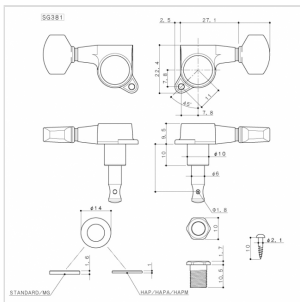

SG-381-07-GG-L6

ELECTRIC AND ACOUSTIC GUITAR MACHINE HEADS, L6, GOLD

Gotoh Machine Heads has an excellent value for money. Ideal for acoustic and electric guitars