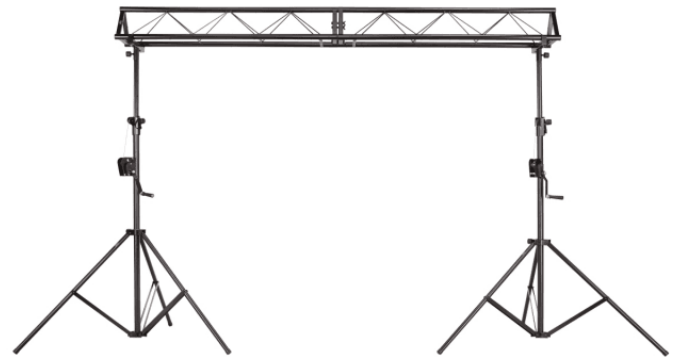

LSBUNDLE-HAT**SET OF TWO WINDUP LIGHTING STAND AND 3M TRUSS**

The perfect kit for live music, piano bar and DJ sets. It can fit up to 10 pars or effects to a max height of 3,30 meters. Equipped with wind-up mechanism and marked height mark, allow a quick and easy setup. Easy to carry, includes mounting accessories.

LSBUNDLE-HAT

SET OF TWO WINDUP LIGHTING STAND AND 3M TRUSS

PRODUCT DETAILS

KEY FEATURES

Complete set for live music, piano bar and DJ sets

3 meters truss to hold up to 10 par or effects

Pair of stands with windup mechanism up to 3,30 mt height

Height mark on stands

Easy to carry and setup

Sturdy steel construction with maximum load capacity of 100 Kg

Matching hooks: Soundsation SLH001,SLH002,SLH006,SLH009

SPECIFICATIONS

Total truss lenght	3 meters
Truss triangular section dimensions	251x251x251 mm
Truss Main tubes diameter	38 mm
Stand maximum height	3,3 mt
Material	black painted steel
Total weight	38 Kg