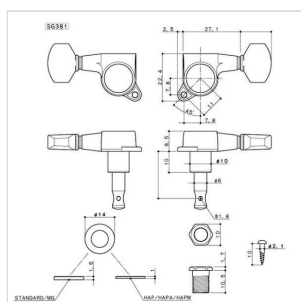

SG381-07-C-R6

## ELECTRIC GUITAR MACHINE HEADS SET, R6, CHROME

Gotoh Machine Heads L6 ideal as a replacement for St and TI guitar style.

SG381-07-C-R6

### SPECIFICATIONS

|                     |           |
|---------------------|-----------|
| <b>Finishes</b>     | Chrome    |
| <b>Installation</b> | R6        |
| <b>Gear ratio</b>   | 1:16      |
| <b>Weight</b>       | 36.0g/pcs |
| <b>Button</b>       | 07 chrome |