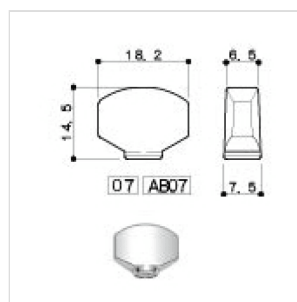

SG381-07-C-R6

ELECTRIC GUITAR MACHINE HEADS SET, R6, CHROME

Gotoh Machine Heads L6 ideal as a replacement for St and TI guitar style.