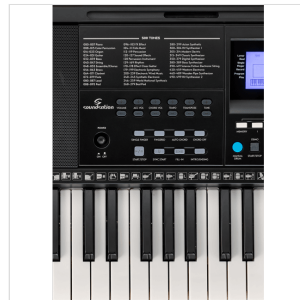

K2U

61-KEY ARRANGER KEYBOARD WITH TOUCH SENSITIVITY AND MP3 PLAYER

Soundsation K2U keyboard is perfect for beginners who want to start playing, but given the many features it has, even the most experienced musicians can have fun with this instrument.

K2U keyboard has 61 touch-sensitive keys piano type, **500 different sounds**, **500 accompaniment styles** and **80 demo songs** to practice playing.

You can also add a sustain pedal (not included) for more authentic piano performances.

Thanks to the **USB MIDI** connector, you can be connected to a computer.

It can play **mp3** songs thanks to the **USB Host** connection to which a USB Flash Drive can be inserted.

Audio playback is via two integrated **5 Watt** speakers.

The result of all the features is that of a good keyboard with an excellent value in its market range.

K2U

61-KEY ARRANGER KEYBOARD WITH TOUCH SENSITIVITY AND MP3 PLAYER

K2U

61-KEY ARRANGER KEYBOARD WITH TOUCH SENSITIVITY AND MP3 PLAYER